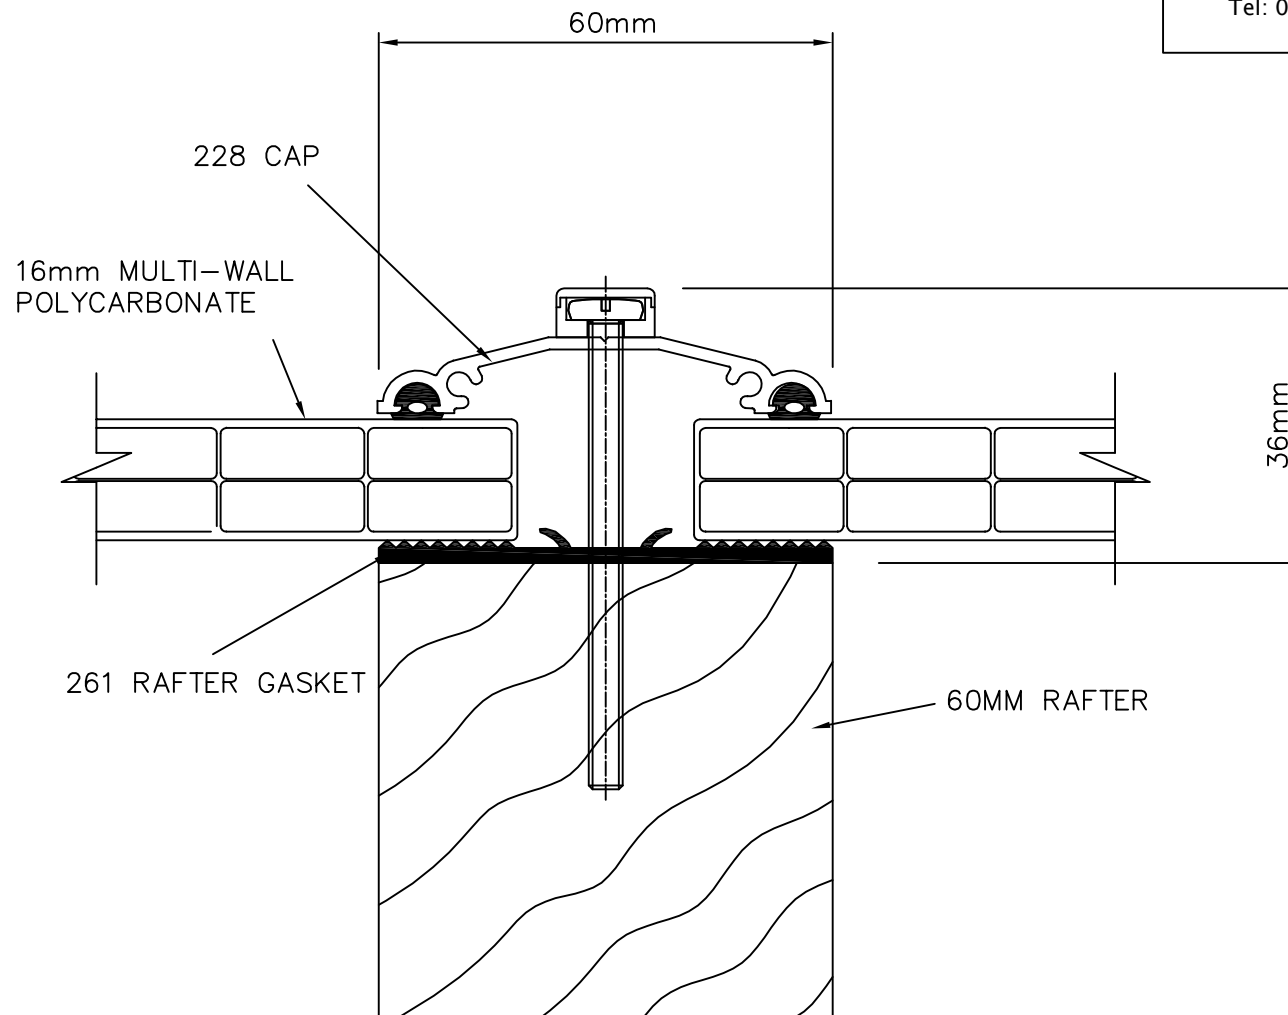

**TWINFIX**

TWINWALL FIXINGS (UK) Ltd.,  
201 Cavendish Place, Birchwood Park, Birchwood  
Warrington WA3 6WU  
Tel: 01925 811311 Fax: 01925 852955

228/261 RAFTER GASKET

SCALE 1:1 @ A4