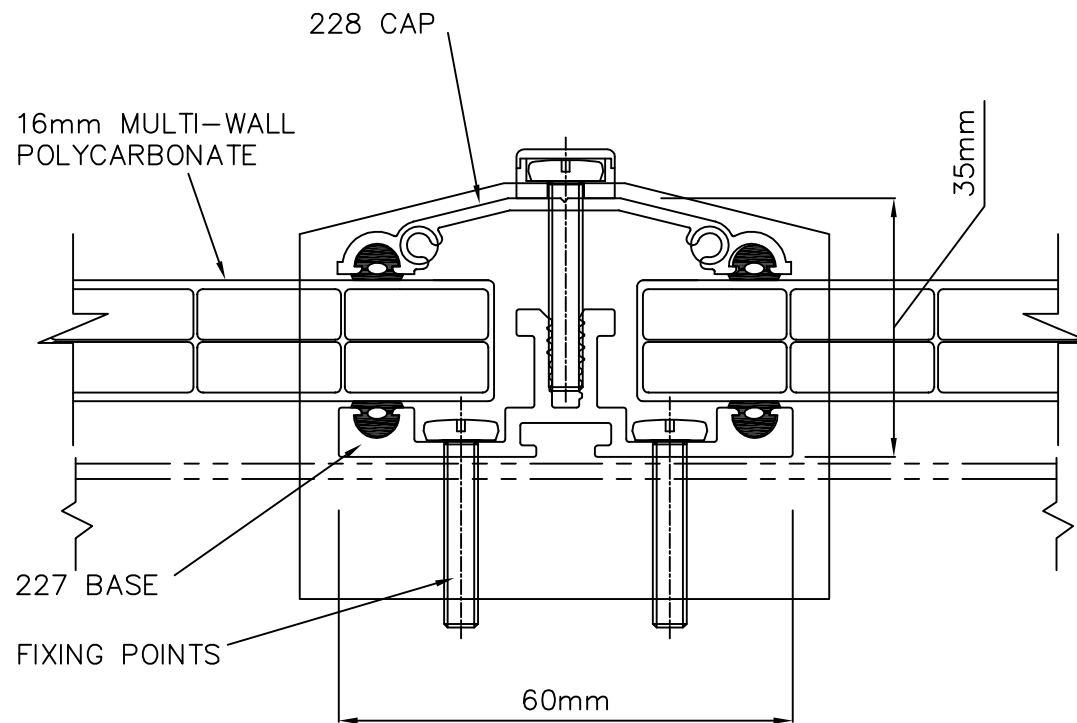

TWINFIX

TWINWALL FIXINGS (UK) Ltd.,
201 Cavendish Place, Birchwood Park, Birchwood
Warrington WA3 6WU
Tel: 01925 811311 Fax: 01925 852955

228/227 CAP & BASE